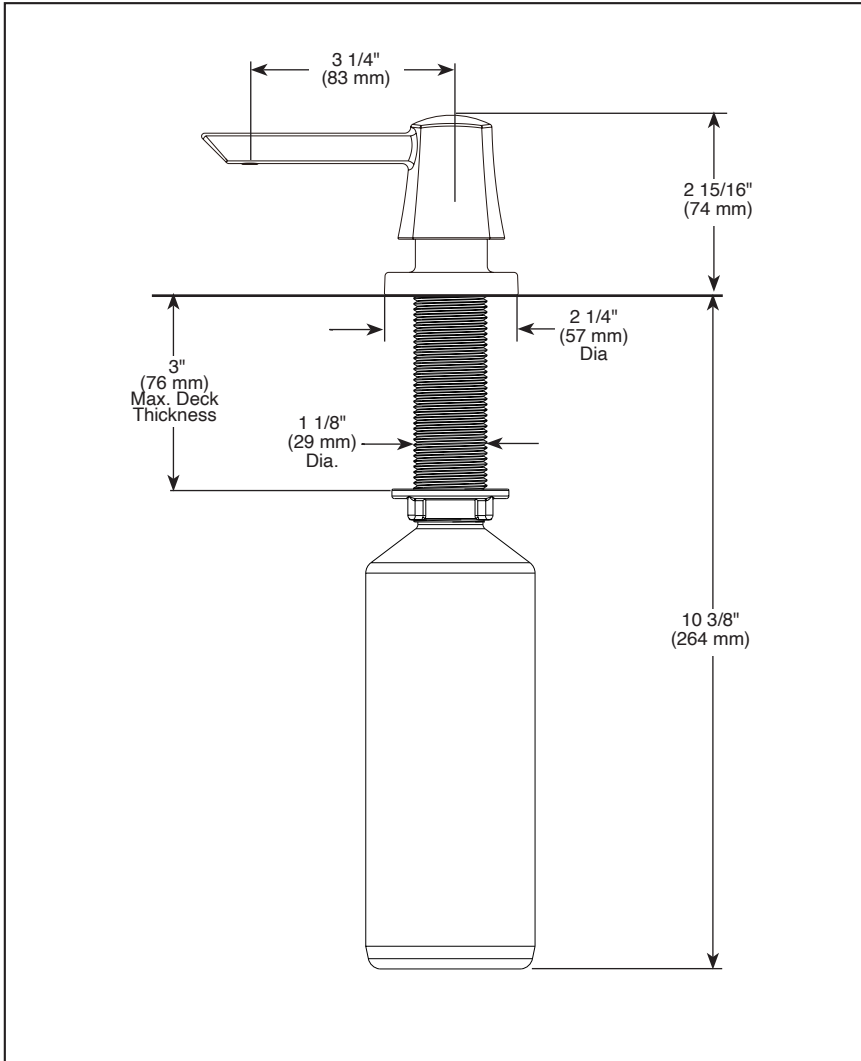

STANDARD SPECIFICATIONS:

- Max flow rate 1.8 gpm @ 60 psi, 6.8 L/min @ 414 kPa
- One or three hole mount (8" escutcheon not included, order separately)
- Diamond coated ceramic cartridge
- 3/8" O.D. straight, staggered PEX supply lines
- Spout rotates 360°
- Hot/cold indicator markings
- Dual integral check valves in sprayer assembly
- Two-function wand; Aerated stream or spray
- LED indicator light signals on-off, water temperature and low batteries
- Uses 6 AA (included) or 6 C (optional) batteries

Submitted Model No.: _____

Specific Features: _____

Designate Proper Finish Suffix

see what Delta can do™

SOAP DISPENSER

STANDARD SPECIFICATIONS:

- Lumicoat™ finish (Brilliance finishes only)
- 13 ounce bottle
- Refillable from above the deck
- Fits hole size 1 3/8" +/- 1/8"