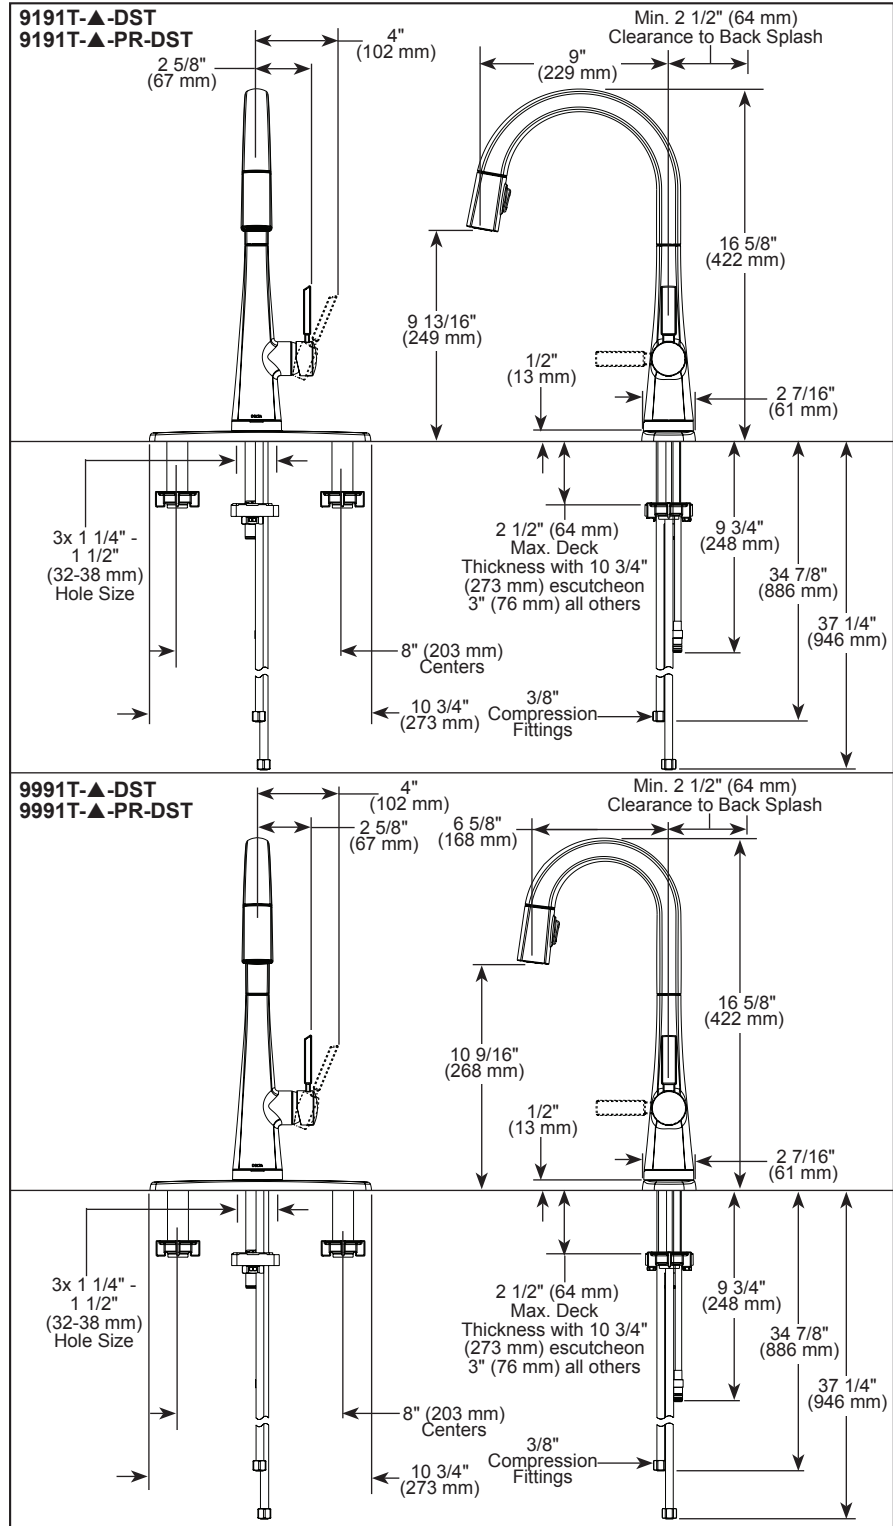

see what Delta can do™

KITCHEN FAUCETS

- Monrovia™ Collection
- Single Handle Pull-Down

Submitted Model No.: _____

Specific Features: _____

▲ Designate proper finish suffix

Delta reserves the right (1) to make changes in specifications and materials, and (2) to change or discontinue models, both without notice or obligation. Dimensions are for reference only. See current full-line price book or www.deltafaucet.com for finish options and product availability.

STANDARD SPECIFICATIONS:

- Max flow rate 1.8 gpm @ 60 psi, 6.8 L/min @ 414 kPa
- One or three hole mount (8" escutcheon not included, order separately)
- Diamond coated ceramic cartridge
- 3/8" O.D. straight, staggered PEX supply lines
- Spout rotates 360°
- Hot/cold indicator markings
- Dual integral check valves in sprayer assembly
- Two-function wand; Aerated stream or spray
- LED indicator light signals on-off, water temperature and low batteries
- Uses 6 AA (included) or 6 C (optional) batteries

Submitted Model No.: _____

Specific Features: _____

Designate Proper Finish Suffix

see what Delta can do™

SOAP DISPENSER

STANDARD SPECIFICATIONS:

- Lumicoat™ finish (Brilliance finishes only)
- 13 ounce bottle
- Refillable from above the deck
- Fits hole size 1 3/8" +/- 1/8"