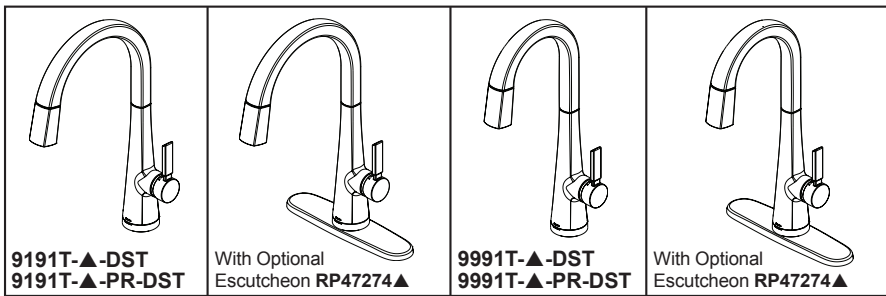

see what Delta can do™

KITCHEN FAUCETS

- Monrovia™ Collection
- Single Handle Pull-Down

Submitted Model No.: _____

Specific Features: _____

▲ Designate proper finish suffix

Delta reserves the right (1) to make changes in specifications and materials, and (2) to change or discontinue models, both without notice or obligation. Dimensions are for reference only. See current full-line price book or www.deltafaucet.com for finish options and product availability.

DSP-K-9191T-DST Rev. B

FEATURES:

- DIAMOND Seal® Technology
- Touch-Clean® Technology
- MagnaTite® Docking System
- Touch2O® Technology
- Lumicoat™ Finish (-PR models only)
- Lumicoat™ Finishes easily wipe clean without cleaners and chemicals on the products most commonly touched areas

STANDARD SPECIFICATIONS:

- Max flow rate 1.8 gpm @ 60 psi, 6.8 L/min @ 414 kPa
- One or three hole mount (8" escutcheon not included, order separately)
- Diamond coated ceramic cartridge
- 3/8" O.D. straight, staggered PEX supply lines
- Spout rotates 360°
- Hot/cold indicator markings
- Dual integral check valves in sprayer assembly
- Two-function wand; Aerated stream or spray
- LED indicator light signals on-off, water temperature and low batteries
- Uses 6 AA (included) or 6 C (optional) batteries

Submitted Model No.: _____

Specific Features: _____

Designate Proper Finish Suffix

see what Delta can do™

SOAP DISPENSER

STANDARD SPECIFICATIONS:

- Lumicoat™ finish (Brilliance finishes only)
- 13 ounce bottle
- Refillable from above the deck
- Fits hole size 1 3/8" +/- 1/8"